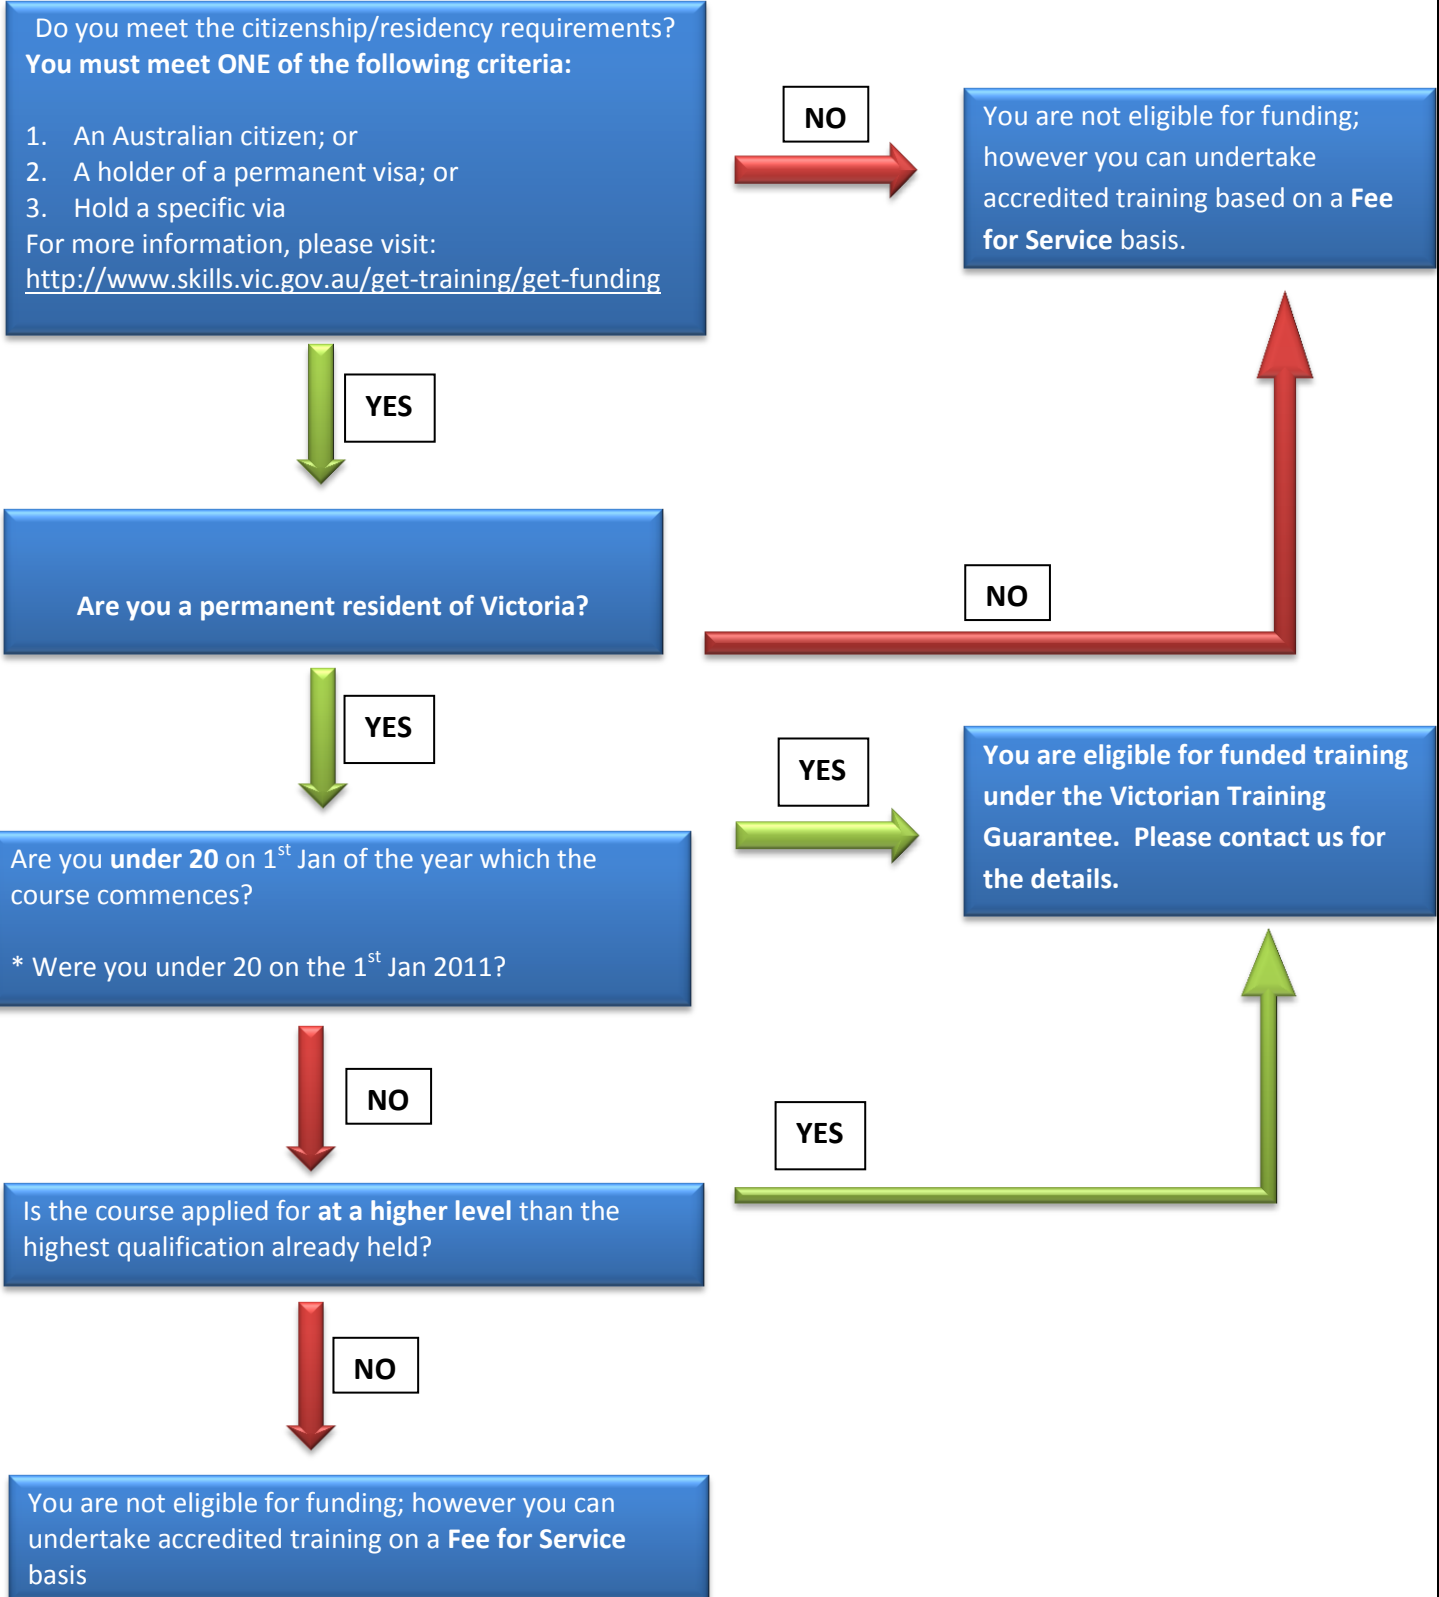

Victorian Funding Eligibility 2011

Australian Management Academy

P: (03) 9678 9099

P: (07) 5561 1191

M: 0402 571 731

E: dosomething@ama.edu.au

W: www.ama.edu.au

W: www.coursesonline.com.au